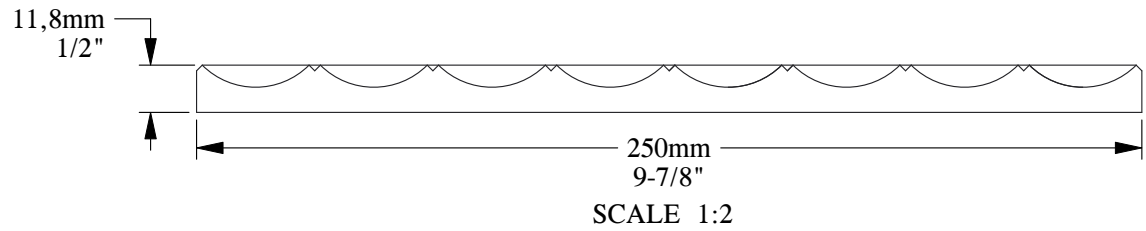

SCALE 1:2

SCALE 1:5

Installation area: 0,5m²

ORAC[®]
DECOR

Biekorfstraat 32
8400 Oostende - Belgium
Tel +32 (0)59 80 32 52
www.oracdecor.com
info@oracdecor.com

Part name: W212

Designed by: ORAC

Designed on: 23-May-2022

Unless otherwise specified: all dimensions are in millimeters and inches, scale 1:1, length 2 meters

All information in this document is Orac's exclusive property. It may in no case be reproduced, even partly, be communicated to a third party or used for any possible purpose without ORAC's express written permission. Further legal information can be found at <https://www.oracdecor.com/en/general-sales-conditions>