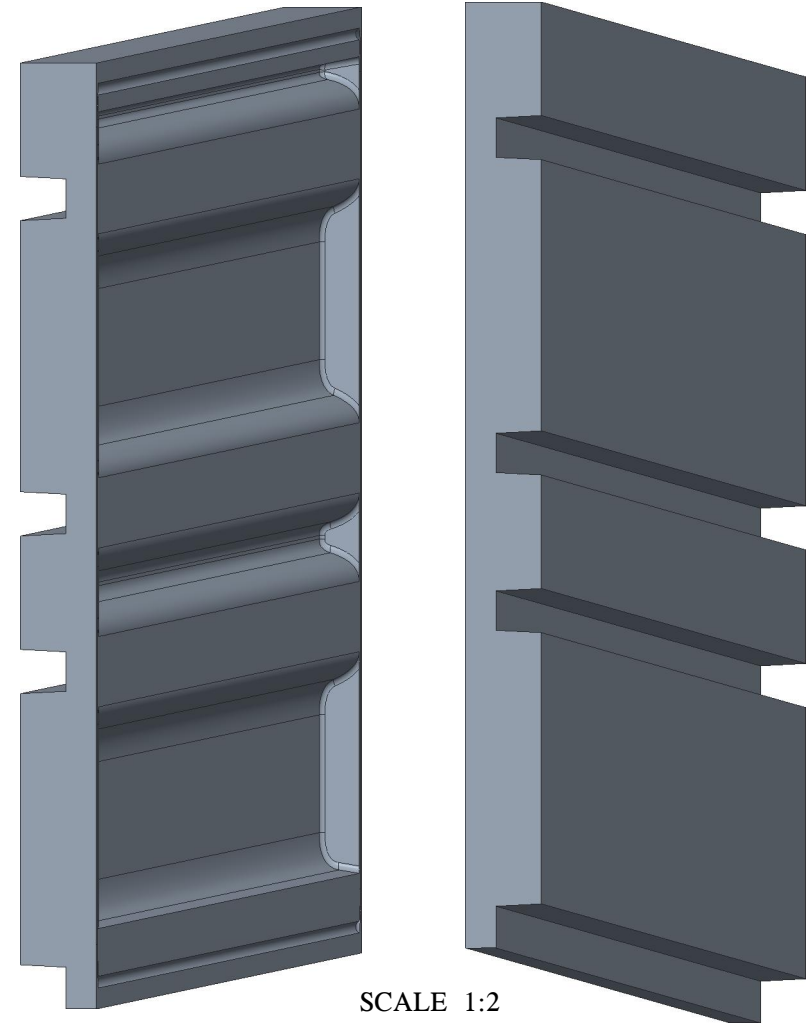

SCALE 1:2

SECTION A-A

SCALE 1:2

Installation area: 0,5m²

ORAC[®]
DECOR

Biekorfstraat 32
8400 Oostende - Belgium
Tel +32 (0)59 80 32 52
www.oracdecor.com
info@oracdecor.com

Part name: W119

Designed by: ORAC

Designed on: 09-Jun-2021

Unless otherwise specified: all dimensions are in millimeters and inches, scale 1:1, length 2 meters

All information in this document is Orac's exclusive property. It may in no case be reproduced, even partly, be communicated to a third party or used for any possible purpose without ORAC's express written permission. Further legal information can be found at <https://www.oracdecor.com/en/general-sales-conditions>