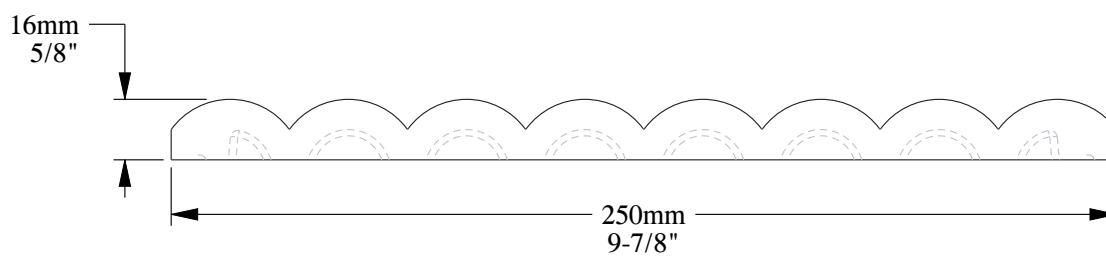

SCALE 1:2

SCALE 1:2

Installation area: 0,5m²

ORAC[®]
DECOR

Biekorfstraat 32
8400 Oostende - Belgium
Tel +32 (0)59 80 32 52
www.oracdecor.com
info@oracdecor.com

Part name: W110

Designed by: ORAC

Designed on: 04-Jan-2019

Unless otherwise specified: all dimensions are in millimeters and inches, scale 1:1, length 2 meters

All information in this document is Orac's exclusive property. It may in no case be reproduced, even partly, be communicated to a third party or used for any possible purpose without ORAC's express written permission. Further legal information can be found at <https://www.oracdecor.com/en/general-sales-conditions>